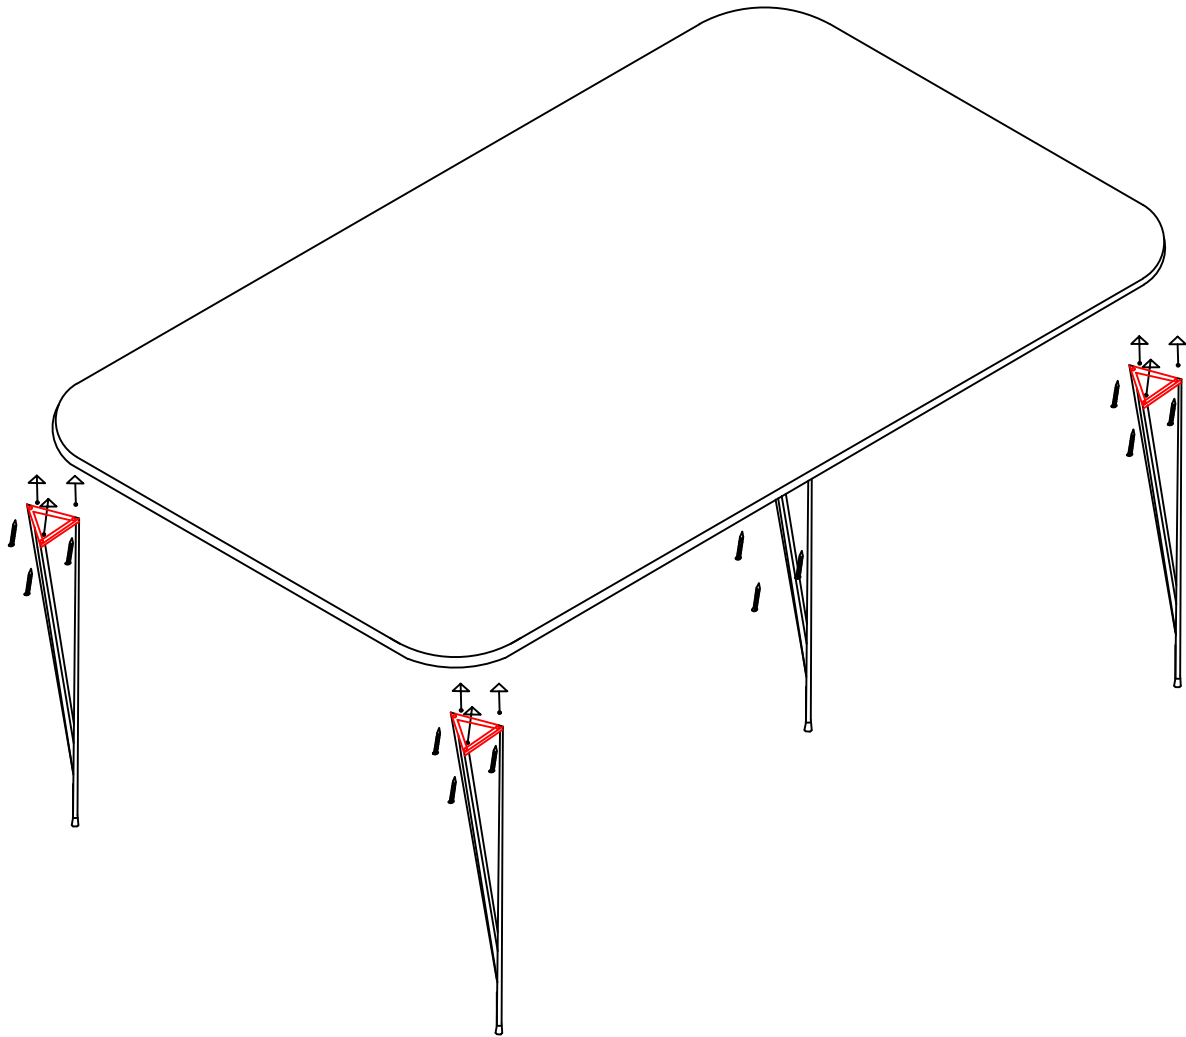

# OVAL Central coffee table - Metal Legs - Assembly Instructions

## Steps:

There are 1 big size table tray, 4 Long height Metal legs  
Position the tray on flat surface. Attach the tray to the legs with  
the mounting screws to the pre-drill holes marked on the tray.